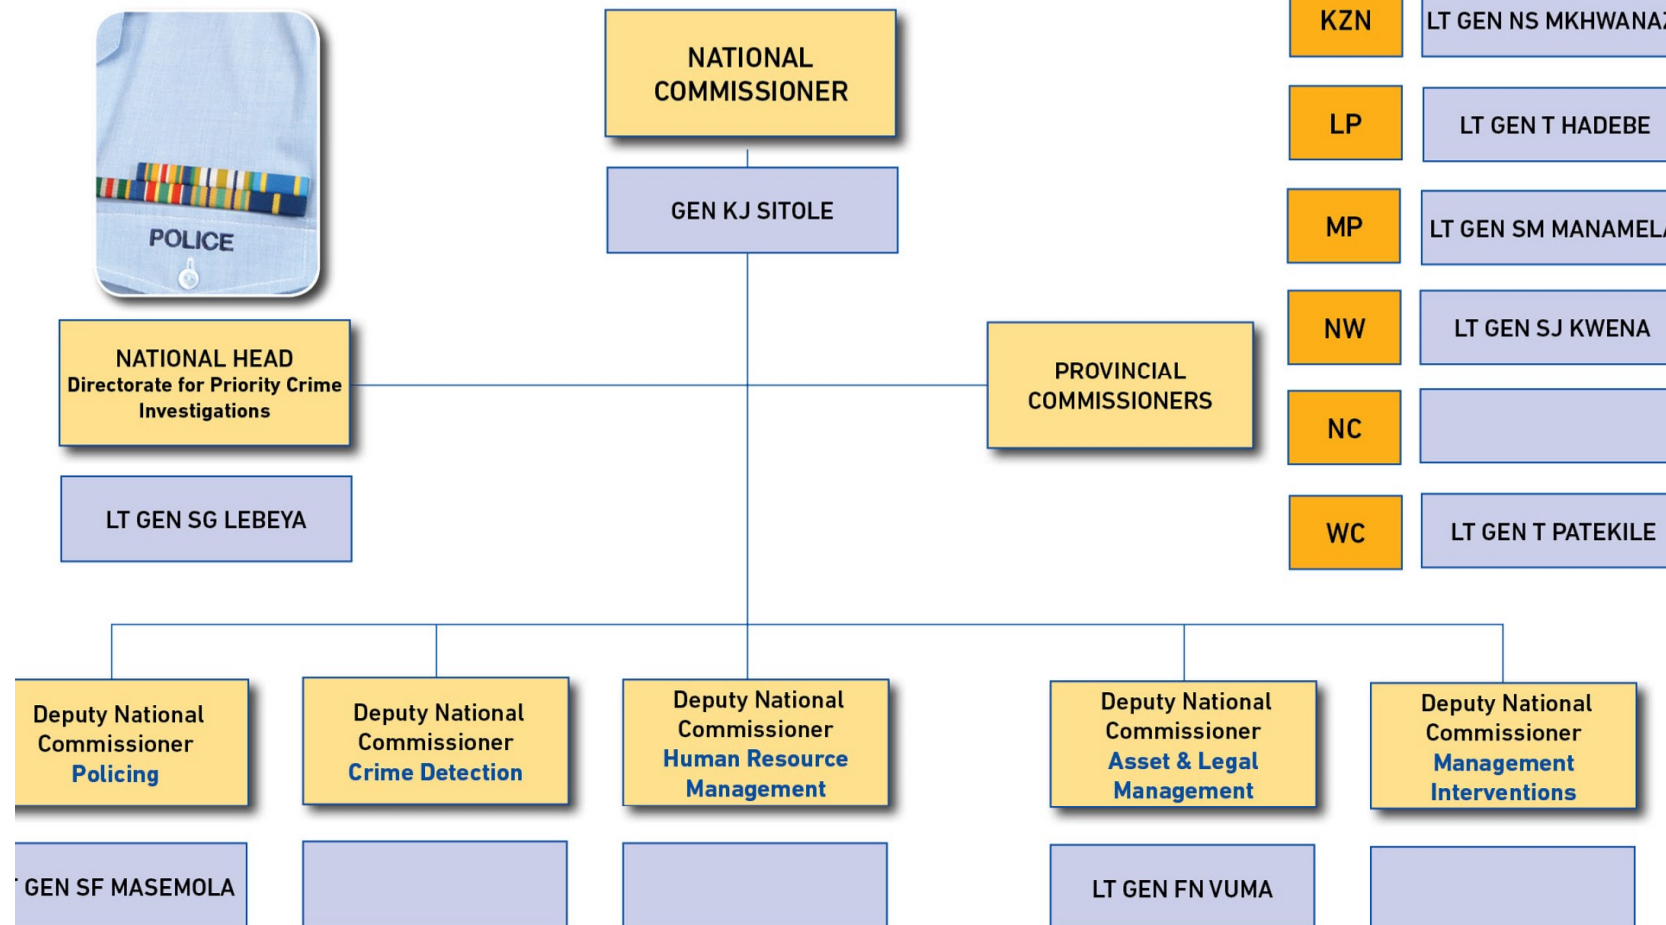

PLACEMENT OF TOP MANAGEMENT

National Heads, Deputy National Commissioners & Provincial Commissioners

EC	LT GEN LE NTSHINGA
FS	LT GEN BB MOTSWENYANE
GP	LT GEN E MAWELA
KZN	LT GEN NS MKHWANAZI
LP	LT GEN T HADEBE
MP	LT GEN SM MANAMELA
NW	LT GEN SJ KWENA
NC	
WC	LT GEN T PATEKILE