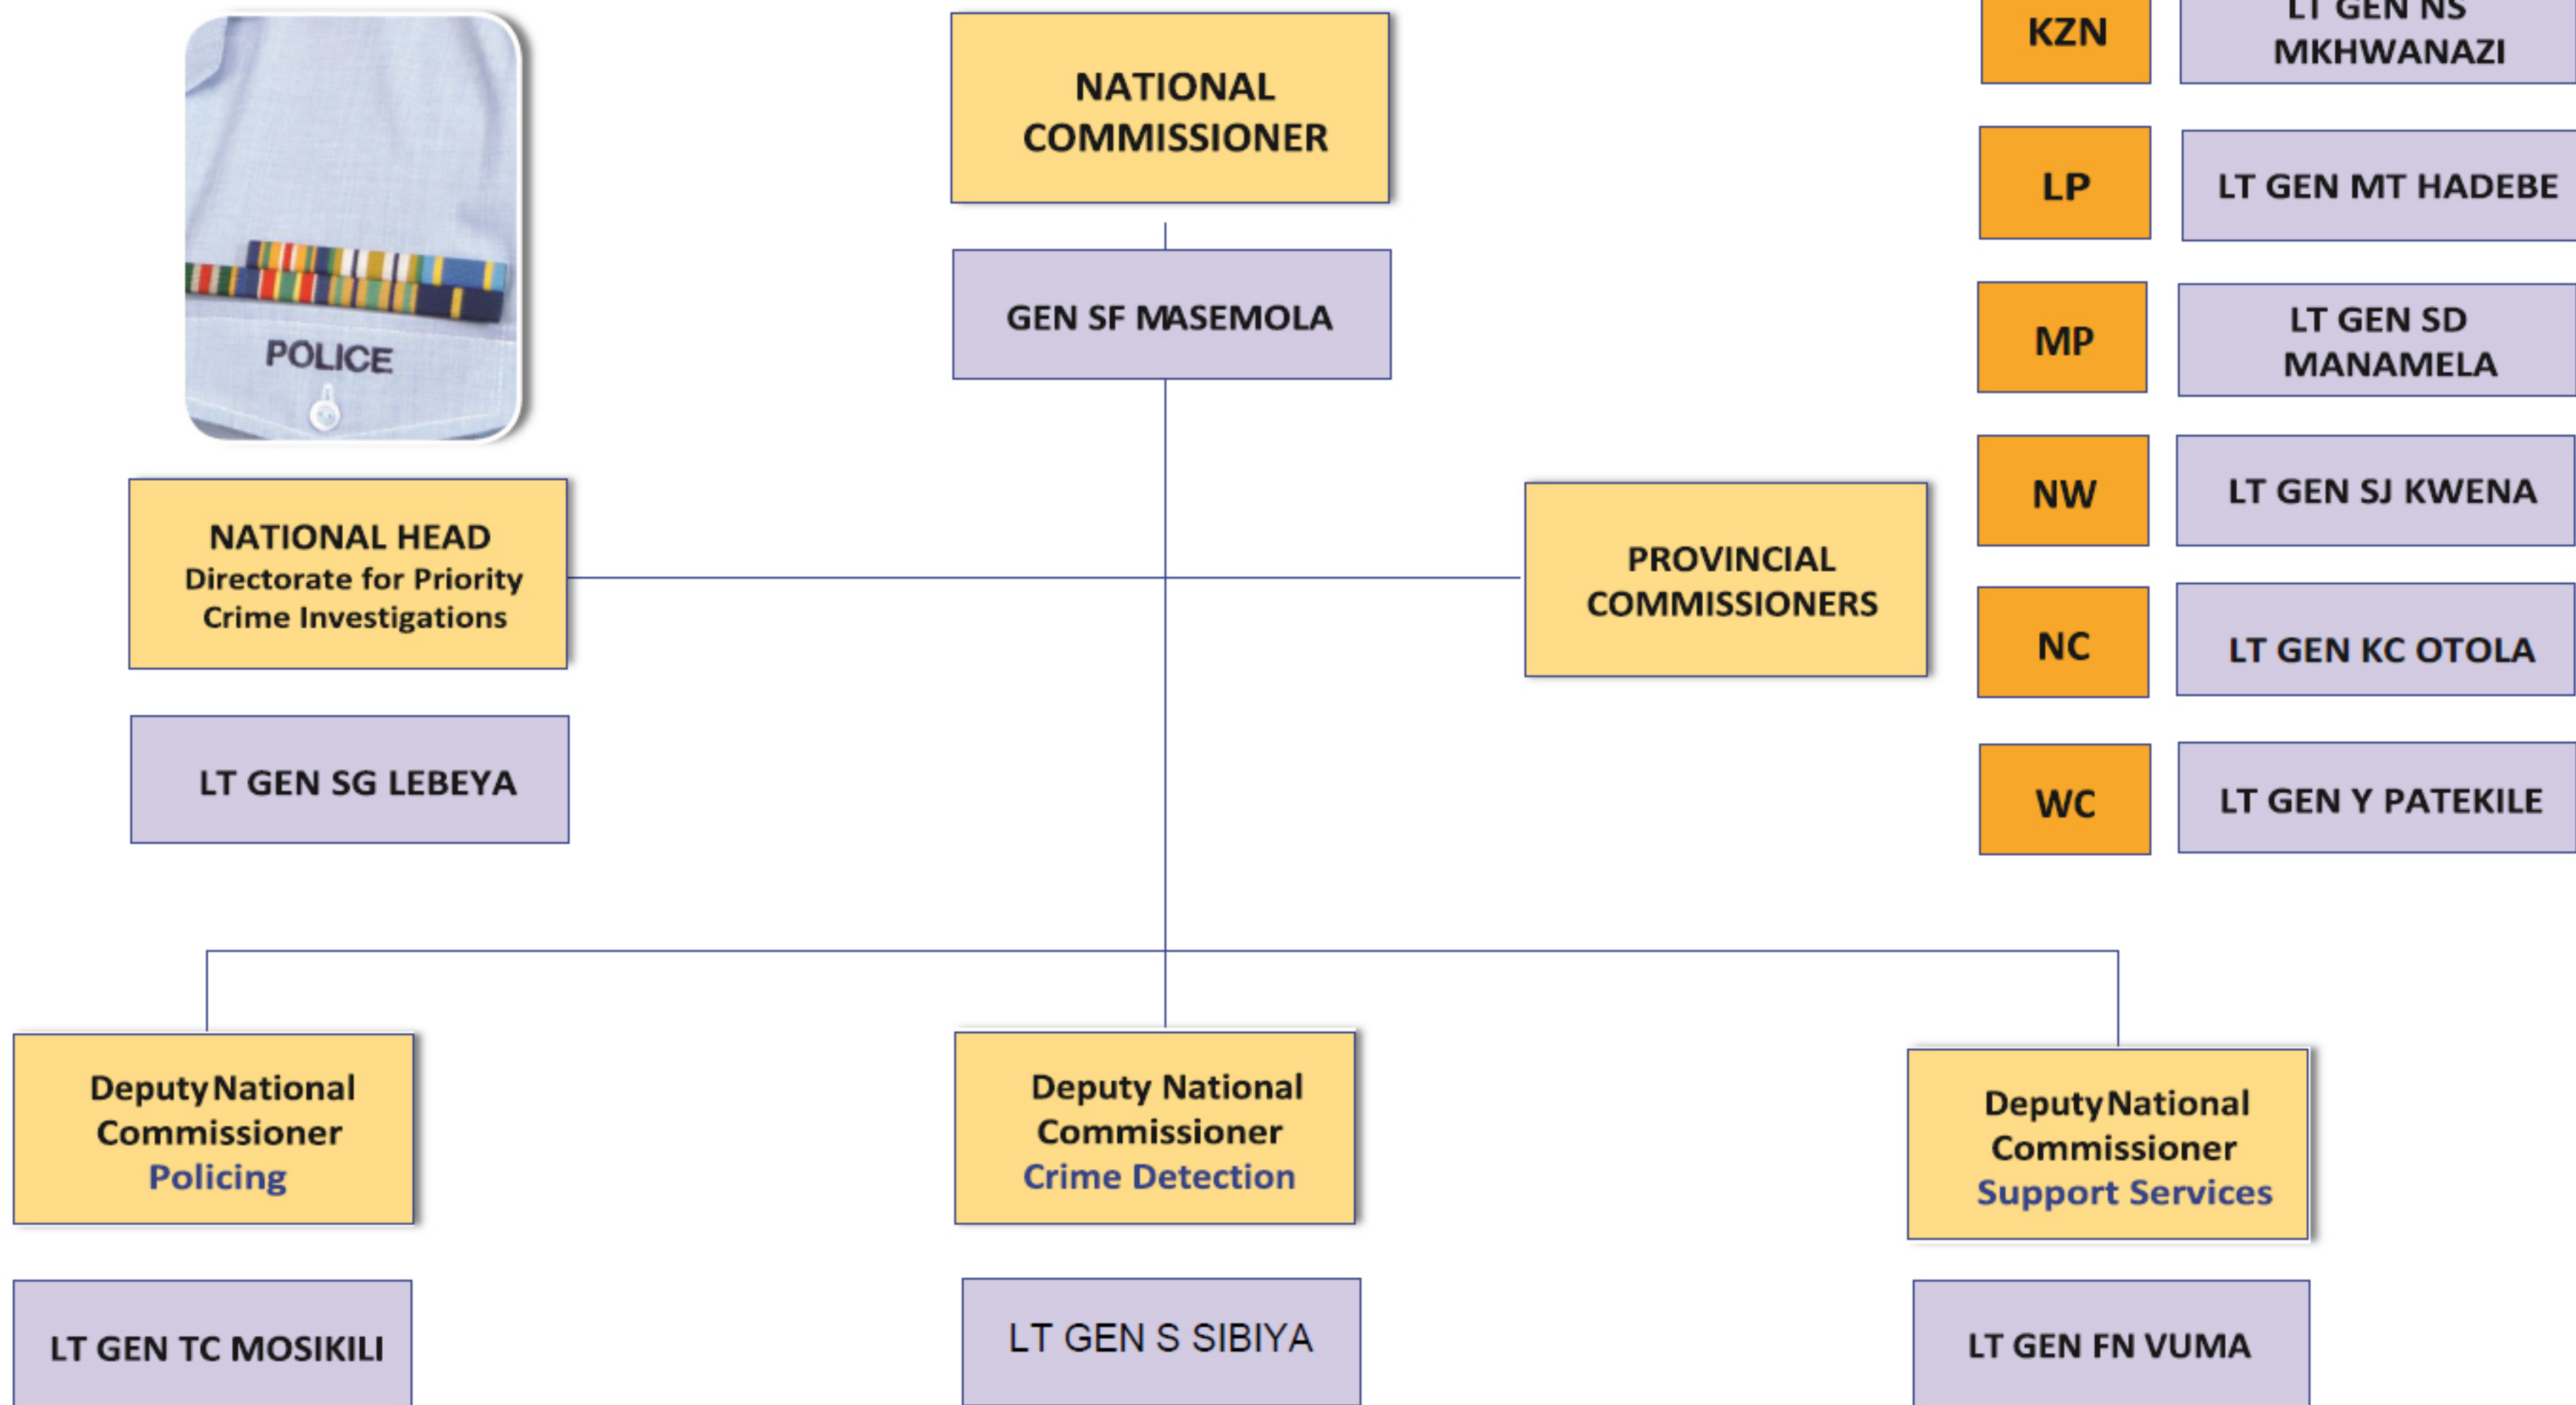

PLACEMENT OF TOP MANAGEMENT

National Heads, Deputy National Commissioners & Provincial Commissioners

EC	LT GEN L MENE
FS	LT GEN BB MOTSWENYANE
GP	LT GEN T MTHOMBENI
KZN	LT GEN NS MKHWANAZI
LP	LT GEN MT HADEBE
MP	LT GEN SD MANAMELA
NW	LT GEN SJ KWENA
NC	LT GEN KC OTOLA
WC	LT GEN Y PATEKILE